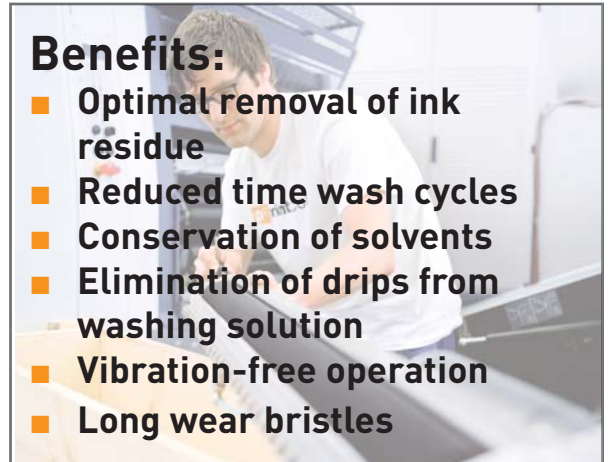

Benefits:

- Optimal removal of ink residue
- Reduced time wash cycles
- Conservation of solvents
- Elimination of drips from washing solution
- Vibration-free operation
- Long wear bristles